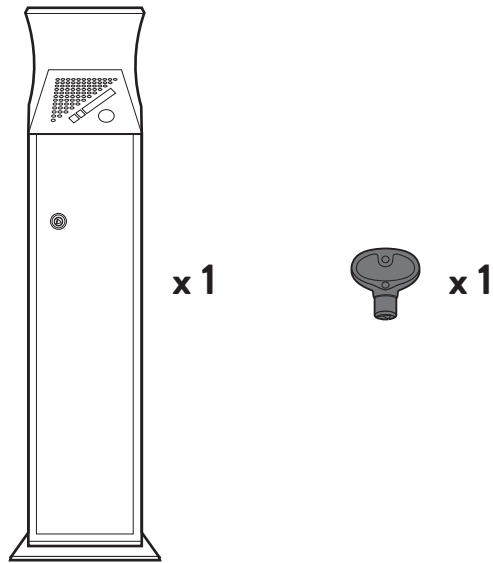

ASKKOPP LIFE

ASHTRAY LIFE

MARKMONTAGE

GROUND MOUNT

OBS: Bultar ingår ej
Note: Bolts not included

FORMENTA

Box 525, 331 25 Värnamo, Sweden
+46 (0)370 - 692550
www.formenta.se